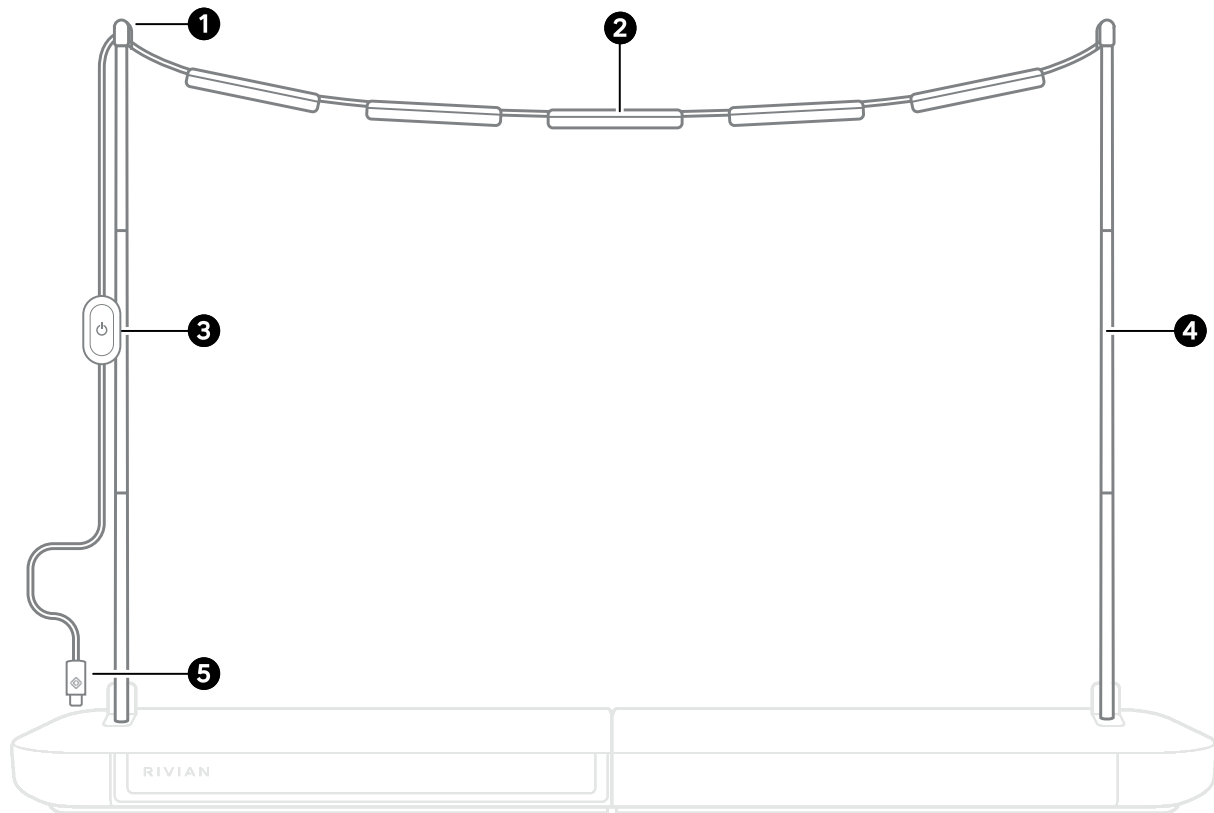

## Overview of the Hangout Lights

---

Item	Name	Description
1	Cord	The cord with lights can extend up to a length of 96 in (2450 mm). Each end of the cord has an adjustable hook. The hooks on the cord attach to the tops of the light poles.
2	Lights, quantity: 5	Each light has a magnetic back.
3	Power button	Use the Power button to cycle through the brightness settings: Low, Medium-Low, Medium-High, High, and Off.
4	Poles, quantity: 2	The poles are adjustable in length and collapsible for convenient storage. The bottoms of the light poles fit into the light pole holders of the Travel Kitchen.
5	USB-C power connector	The USB-C power connector is at one end of the cord and plugs into the USB-C outlet behind the cooktop of the Travel Kitchen or any other USB-C outlet.

# Specifications

Item	Value
Number of lights	5 LEDs with magnetic backs
Brightness	Up to 350 lumens
Materials	Thermoplastic elastomer (TPE) cord, Polycarbonate LED housings with earth magnets, aluminum poles
Dimensions of cord with lights, extended (length x width x height)	96 in x 1 in x 0.5 in (2450 mm x 22 mm x 12 mm)
Dimensions of cord with lights, folded (length x width x height)	8 in x 2.75 in x 1.57 in (205 mm x 70 mm x 40 mm)
Dimensions of each pole, extended (length x width x height)	34 in x 0.78 in x 0.78 in (865 mm x 20 mm x 20 mm)
Dimensions of each pole, collapsed (length x width x height)	13.78 in x 0.78 in x 0.78 in (350 mm x 20 mm x 20 mm)
Weight of cord with lights	8.8 oz (250 g)
Weight of each pole	2 oz (57 g)
IP rating	IP64
Power connector	USB-C Power Delivery (PD)
Operating temperature range	14 to 140°F (-10 to 60°C)
Storage temperature range	-40 to 185°F (-40 to 85°C)