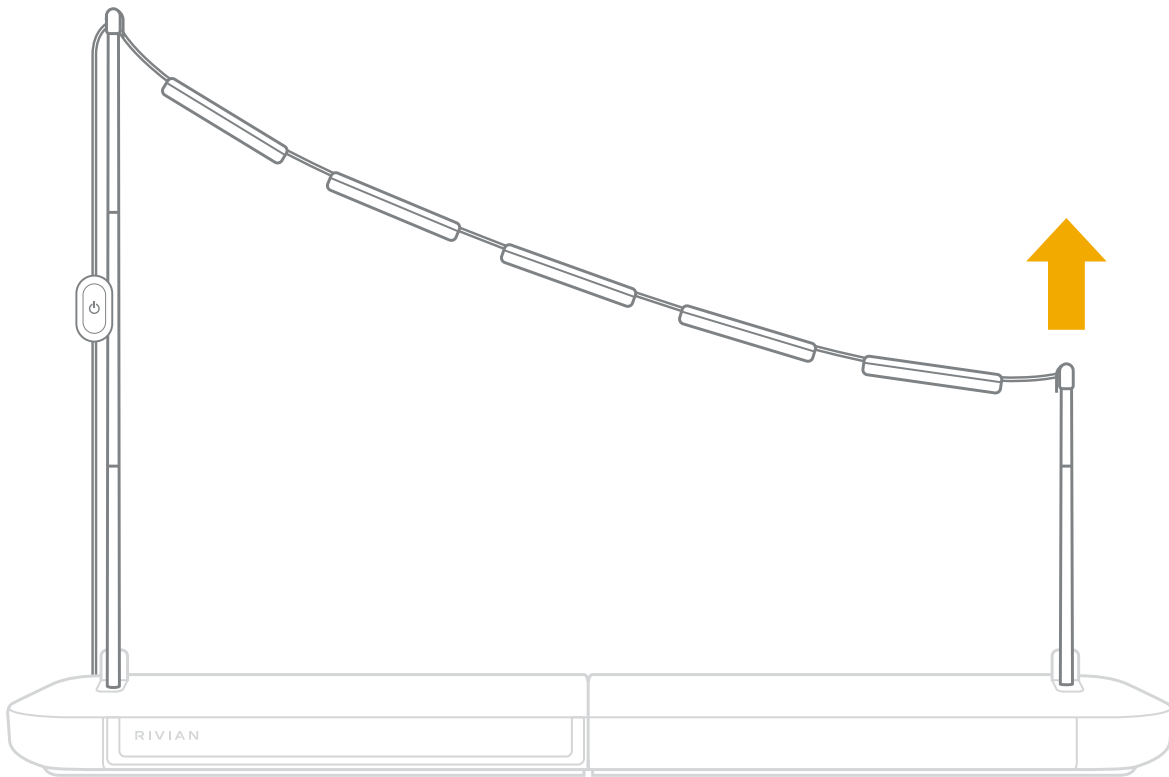

Install on the Travel Kitchen

---

5. Extend the poles to the appropriate lengths.