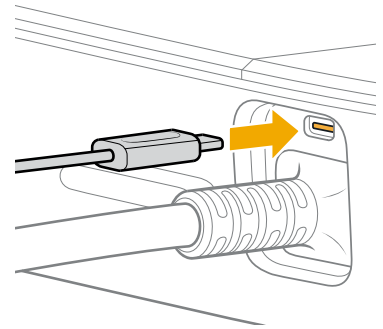

## Overview of the Hangout Lights

---

Item	Name	Description
1	Cord	The cord with lights can extend up to a length of 96 in (2450 mm). Each end of the cord has an adjustable hook. The hooks on the cord attach to the tops of the light poles.
2	Lights, quantity: 5	Each light has a magnetic back.
3	Power button	Use the Power button to cycle through the brightness settings: Low, Medium-Low, Medium-High, High, and Off.
4	Poles, quantity: 2	The poles are adjustable in length and collapsible for convenient storage. The bottoms of the light poles fit into the light pole holders of the Travel Kitchen.
5	USB-C power connector	The USB-C power connector is at one end of the cord and plugs into the USB-C outlet behind the cooktop of the Travel Kitchen or any other USB-C outlet.

3. Unfold the cord with lights.
4. Attach the hooks on the cord to the tops of the poles. Ensure you attach the end with the USB-C power connector to the pole closest to the 5 V USB-C outlet behind the cooktop.

## Install on the Travel Kitchen

---

5. Extend the poles to the appropriate lengths.

6. Adjust the cord to raise or lower the lights as needed.

7. Insert the USB-C power connector into the 5 V USB-C outlet behind the cooktop.