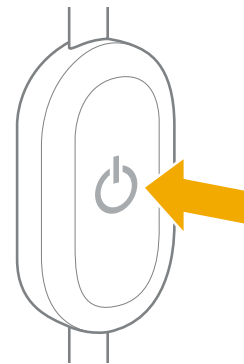

3. Unfold the cord with lights.
4. Attach the hooks on the cord to the tops of the poles. Ensure you attach the end with the USB-C power connector to the pole closest to the 5 V USB-C outlet behind the cooktop.

## Install on the Travel Kitchen

---

5. Extend the poles to the appropriate lengths.

6. Adjust the cord to raise or lower the lights as needed.

7. Insert the USB-C power connector into the 5 V USB-C outlet behind the cooktop.

## Use the Hangout Lights

1. Press the **Power** button on the cord to turn the lights on Low.
2. Use the Power button to cycle through the Low, Medium-Low, Medium-High, High, and Off settings.