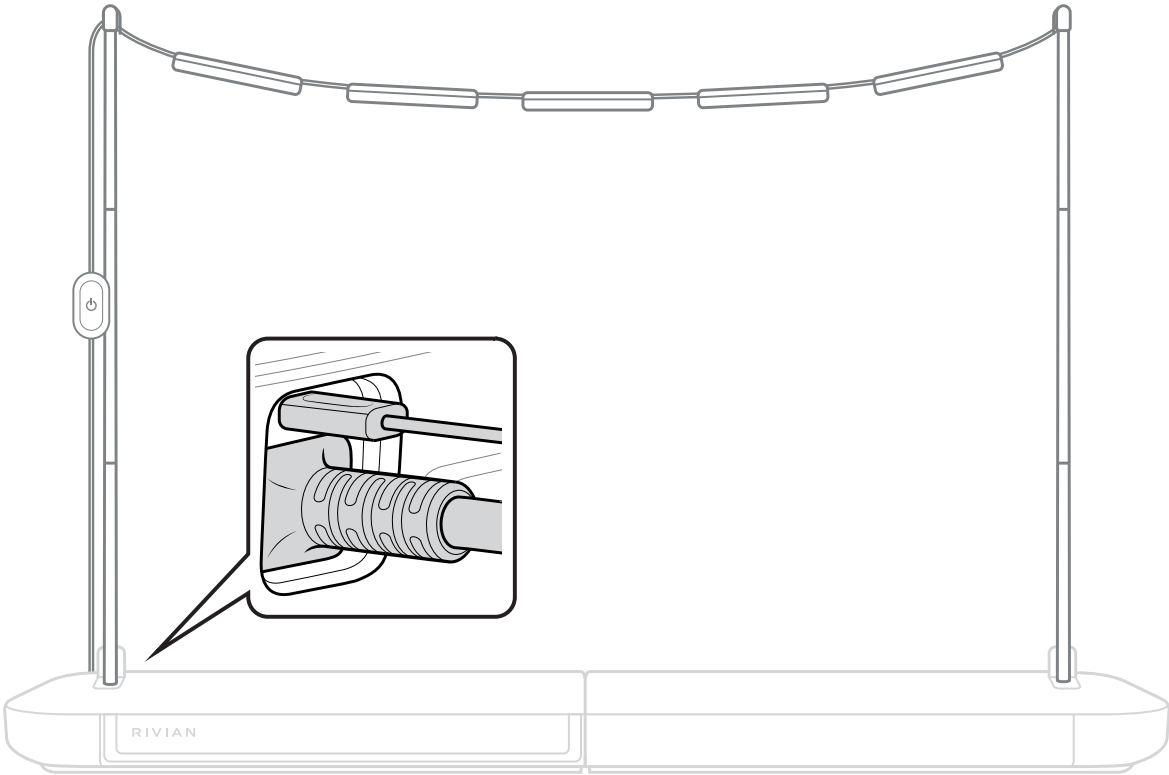

Overview of the Hangout Lights

Item	Name	Description
1	Cord	The cord with lights can extend up to a length of 96 in (2450 mm). Each end of the cord has an adjustable hook. The hooks on the cord attach to the tops of the light poles.
2	Lights, quantity: 5	Each light has a magnetic back.
3	Power button	Use the Power button to cycle through the brightness settings: Low, Medium-Low, Medium-High, High, and Off.
4	Poles, quantity: 2	The poles are adjustable in length and collapsible for convenient storage. The bottoms of the light poles fit into the light pole holders of the Travel Kitchen.
5	USB-C power connector	The USB-C power connector is at one end of the cord and plugs into the USB-C outlet behind the cooktop of the Travel Kitchen or any other USB-C outlet.

Install on the Travel Kitchen