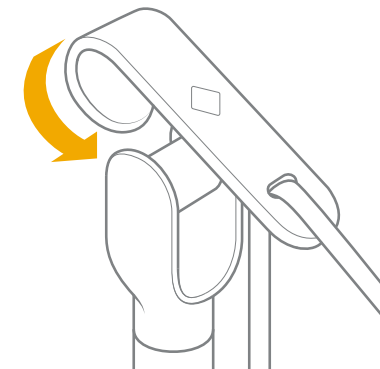

## Overview of the Hangout Lights

---

Item	Name	Description
1	Cord	The cord with lights can extend up to a length of 96 in (2450 mm). Each end of the cord has an adjustable hook. The hooks on the cord attach to the tops of the light poles.
2	Lights, quantity: 5	Each light has a magnetic back.
3	Power button	Use the Power button to cycle through the brightness settings: Low, Medium-Low, Medium-High, High, and Off.
4	Poles, quantity: 2	The poles are adjustable in length and collapsible for convenient storage. The bottoms of the light poles fit into the light pole holders of the Travel Kitchen.
5	USB-C power connector	The USB-C power connector is at one end of the cord and plugs into the USB-C outlet behind the cooktop of the Travel Kitchen or any other USB-C outlet.

## Install on the Travel Kitchen

---

1. Lift the covers from the light pole holders on the [Travel Kitchen](#).

2. For each pole:

- a. Align the tabs at the bottom of the pole with the slots of a light pole holder on the Travel Kitchen.
- b. Insert the bottom of the pole into the light pole holder.
- c. Turn the pole one quarter-turn clockwise to secure it.

3. Unfold the cord with lights.
4. Attach the hooks on the cord to the tops of the poles. Ensure you attach the end with the USB-C power connector to the pole closest to the 5 V USB-C outlet behind the cooktop.