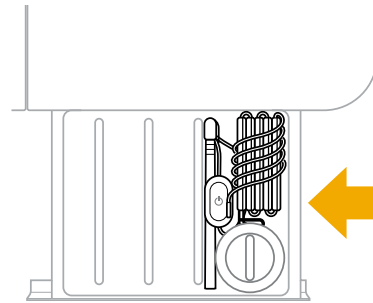

8. Stow the cord with lights and poles in a dry location, such as the drawer of the Travel Kitchen.