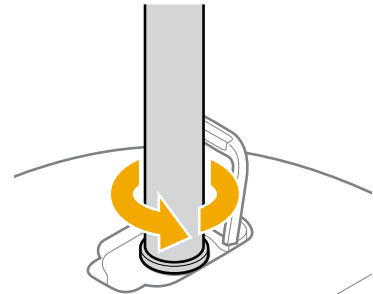

3. Unfold the cord with lights.
4. Attach the hooks on the cord to the tops of the poles. Ensure you attach the end with the USB-C power connector to the pole closest to the 5 V USB-C outlet behind the cooktop.

## Install on the Travel Kitchen

---

5. Extend the poles to the appropriate lengths.

6. Adjust the cord to raise or lower the lights as needed.

7. Insert the USB-C power connector into the 5 V USB-C outlet behind the cooktop.

## Use the Hangout Lights

1. Press the **Power** button on the cord to turn the lights on Low.
2. Use the Power button to cycle through the Low, Medium-Low, Medium-High, High, and Off settings.

# Stow the Hangout Lights

1. Turn the lights off.
2. Unplug the USB-C power connector from the 5 V USB-C outlet.
3. Remove the hooks on the cord from the tops of the poles.
4. Fold the cord with lights.
5. Collapse the poles.
6. For each pole, turn it one quarter-turn counterclockwise and pull it from the light pole holder of the Travel Kitchen.