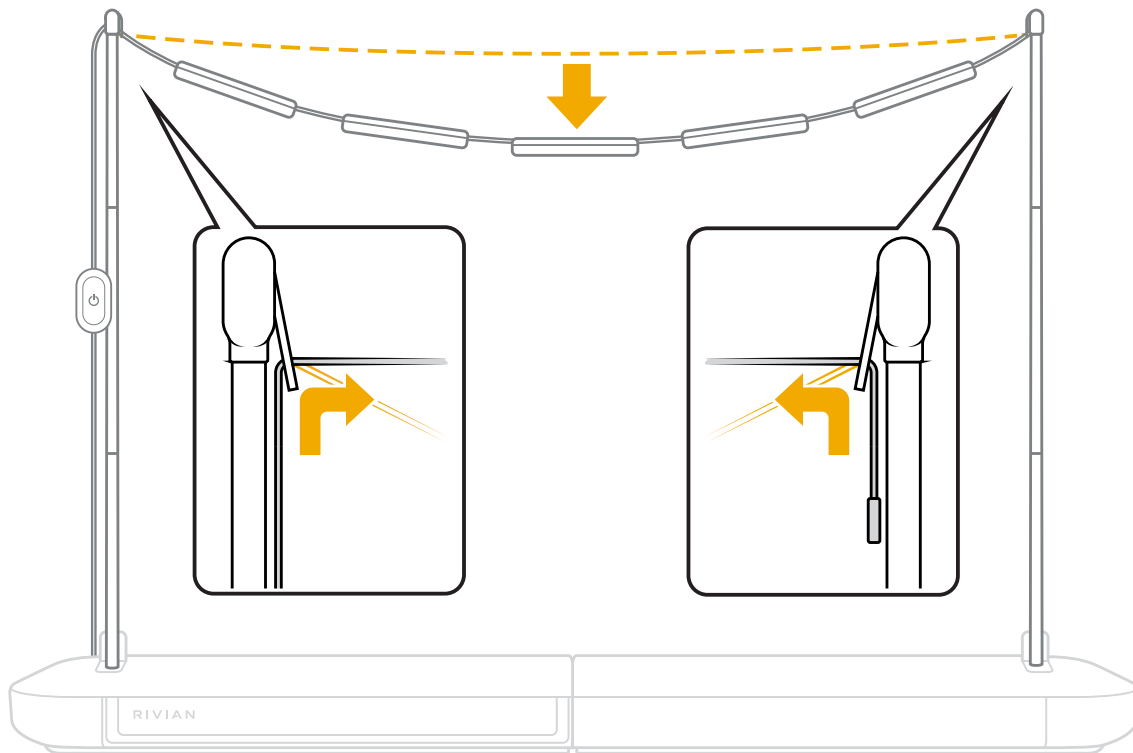

## Install on the Travel Kitchen

---

1. Lift the covers from the light pole holders on the [Travel Kitchen](#).

2. For each pole:

- a. Align the tabs at the bottom of the pole with the slots of a light pole holder on the Travel Kitchen.
- b. Insert the bottom of the pole into the light pole holder.
- c. Turn the pole one quarter-turn clockwise to secure it.

3. Unfold the cord with lights.
4. Attach the hooks on the cord to the tops of the poles. Ensure you attach the end with the USB-C power connector to the pole closest to the 5 V USB-C outlet behind the cooktop.

## Install on the Travel Kitchen

---

5. Extend the poles to the appropriate lengths.

6. Adjust the cord to raise or lower the lights as needed.

7. Insert the USB-C power connector into the 5 V USB-C outlet behind the cooktop.

## Use the Hangout Lights

1. Press the **Power** button on the cord to turn the lights on Low.
2. Use the Power button to cycle through the Low, Medium-Low, Medium-High, High, and Off settings.