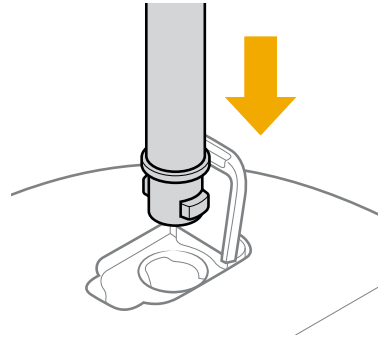

## Overview of the Hangout Lights

---

Item	Name	Description
1	Cord	The cord with lights can extend up to a length of 96 in (2450 mm). Each end of the cord has an adjustable hook. The hooks on the cord attach to the tops of the light poles.
2	Lights, quantity: 5	Each light has a magnetic back.
3	Power button	Use the Power button to cycle through the brightness settings: Low, Medium-Low, Medium-High, High, and Off.
4	Poles, quantity: 2	The poles are adjustable in length and collapsible for convenient storage. The bottoms of the light poles fit into the light pole holders of the Travel Kitchen.
5	USB-C power connector	The USB-C power connector is at one end of the cord and plugs into the USB-C outlet behind the cooktop of the Travel Kitchen or any other USB-C outlet.

## Install on the Travel Kitchen

---

1. Lift the covers from the light pole holders on the [Travel Kitchen](#).

2. For each pole:

- a. Align the tabs at the bottom of the pole with the slots of a light pole holder on the Travel Kitchen.
- b. Insert the bottom of the pole into the light pole holder.
- c. Turn the pole one quarter-turn clockwise to secure it.

3. Unfold the cord with lights.
4. Attach the hooks on the cord to the tops of the poles. Ensure you attach the end with the USB-C power connector to the pole closest to the 5 V USB-C outlet behind the cooktop.