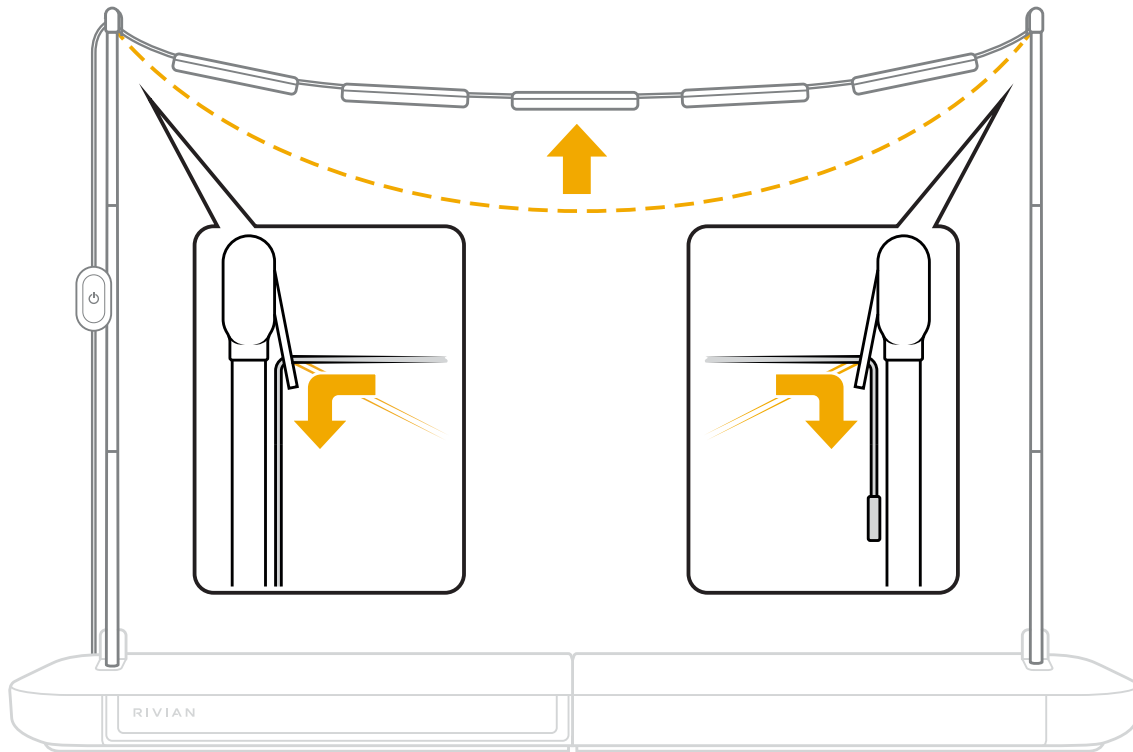

3. Unfold the cord with lights.
4. Attach the hooks on the cord to the tops of the poles. Ensure you attach the end with the USB-C power connector to the pole closest to the 5 V USB-C outlet behind the cooktop.

## Install on the Travel Kitchen

---

5. Extend the poles to the appropriate lengths.

6. Adjust the cord to raise or lower the lights as needed.

7. Insert the USB-C power connector into the 5 V USB-C outlet behind the cooktop.

## Use the Hangout Lights

1. Press the **Power** button on the cord to turn the lights on Low.
2. Use the Power button to cycle through the Low, Medium-Low, Medium-High, High, and Off settings.