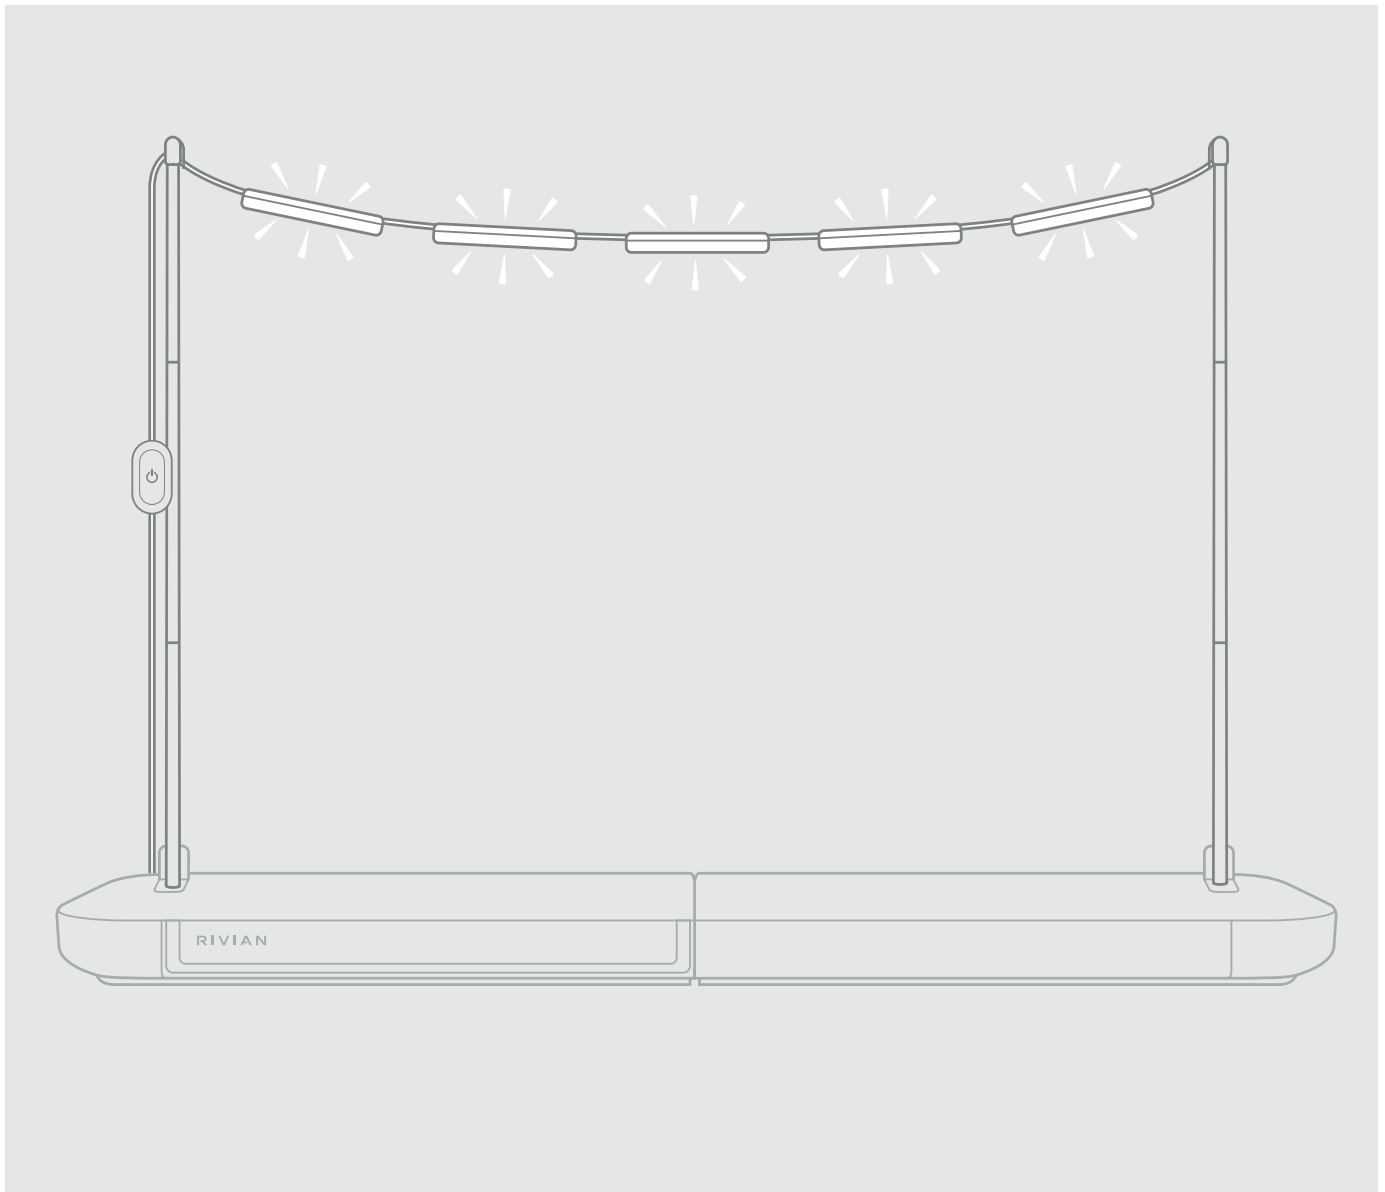

Hangout Lights Guide