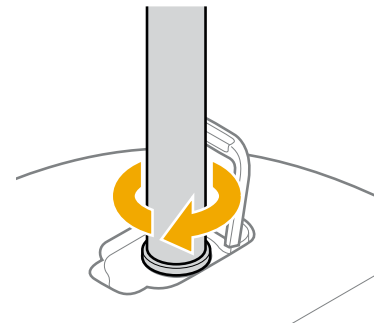

## Overview of the Hangout Lights

---

Item	Name	Description
1	Cord	The cord with lights can extend up to a length of 96 in (2450 mm). Each end of the cord has an adjustable hook. The hooks on the cord attach to the tops of the light poles.
2	Lights, quantity: 5	Each light has a magnetic back.
3	Power button	Use the Power button to cycle through the brightness settings: Low, Medium-Low, Medium-High, High, and Off.
4	Poles, quantity: 2	The poles are adjustable in length and collapsible for convenient storage. The bottoms of the light poles fit into the light pole holders of the Travel Kitchen.
5	USB-C power connector	The USB-C power connector is at one end of the cord and plugs into the USB-C outlet behind the cooktop of the Travel Kitchen or any other USB-C outlet.

## Install on the Travel Kitchen

---

1. Lift the covers from the light pole holders on the [Travel Kitchen](#).

2. For each pole:

- a. Align the tabs at the bottom of the pole with the slots of a light pole holder on the Travel Kitchen.
- b. Insert the bottom of the pole into the light pole holder.
- c. Turn the pole one quarter-turn clockwise to secure it.

3. Unfold the cord with lights.
4. Attach the hooks on the cord to the tops of the poles. Ensure you attach the end with the USB-C power connector to the pole closest to the 5 V USB-C outlet behind the cooktop.